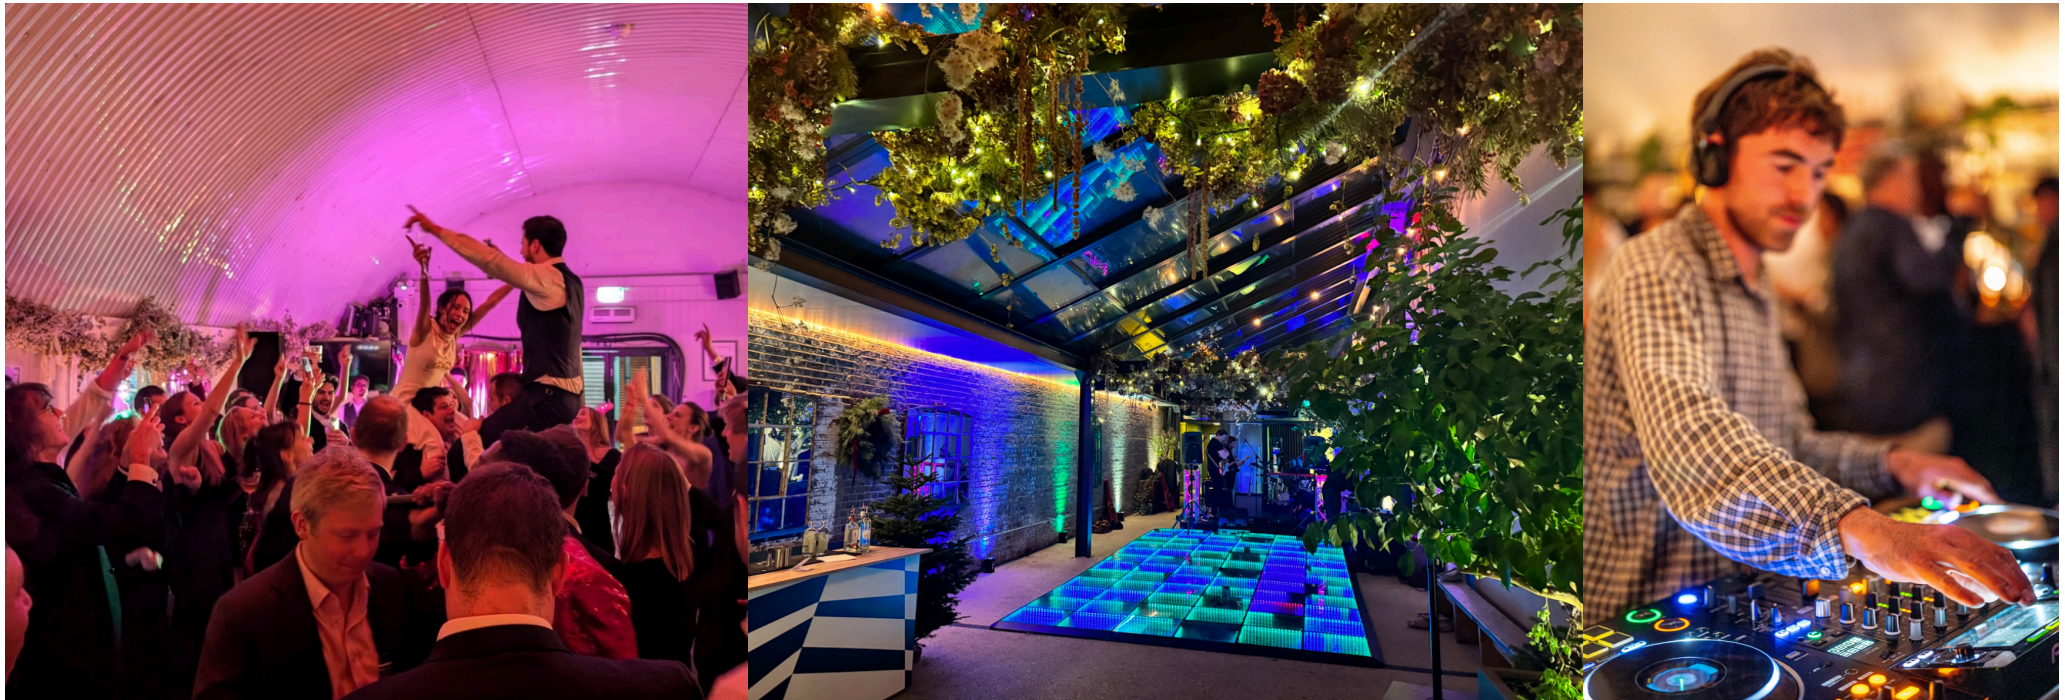

PARTIES & PRIVATE HIRE

We can offer both semi-private hire and exclusive hire of the whole venue.

Both the cosy arch bar and large garden terrace are highly versatile with the option to have both seated and/or standing arrangements. The space can facilitate everything from sit down dinners to standing receptions and dancing.

We can offer full use of PA system, TVs, microphone & decks.